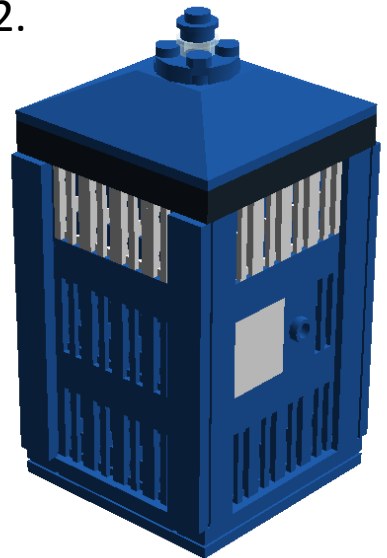

Large Tardis – Designed by ToroLUG

1.

2.

3.

x2

4.

5.

8.

6.

7.

9.

10.

11.

12.

Large Tardis Parts List